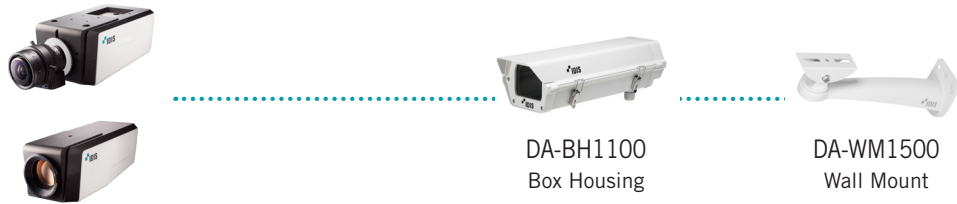

CONFIGURATION TREE

BOX / ZOOM