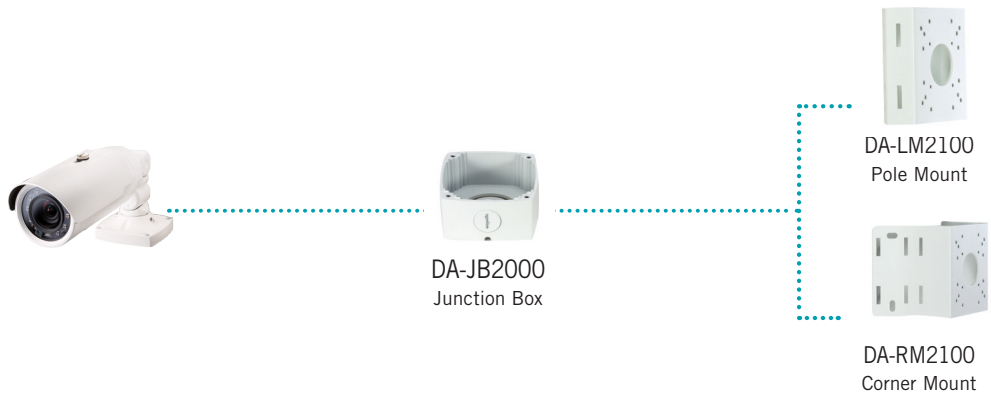

CONFIGURATION TREE

BOX / ZOOM

BULLET

PTZ